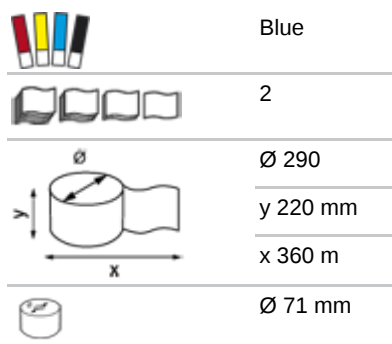

Katrin Classic Industrial Towel L2 Blue

464118

- Quality Industrial drying roll
- 2-Ply,blue
- Certified under the Nordic Swan Eco Label
- Certified under the EU Flower Eco Label

ISO9001

ISO14001

Product / Consumer pack