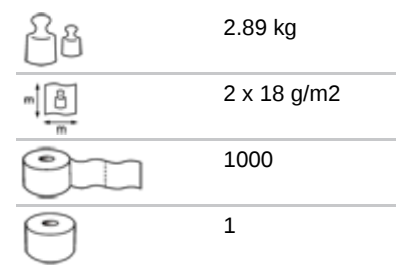

Katrin Classic Industrial Towel L2 Blue

464118

- Quality Industrial drying roll
- 2-Ply,blue
- Certified under the Nordic Swan Eco Label
- Certified under the EU Flower Eco Label

ISO9001

ISO14001

Product / Consumer pack