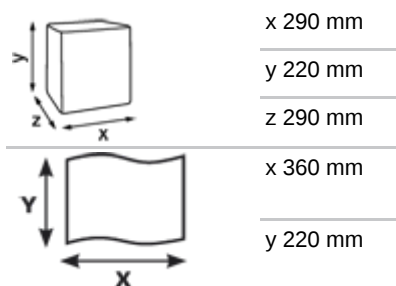

Katrin Classic Industrial Towel L2 Blue

464118

- Quality Industrial drying roll
- 2-Ply,blue
- Certified under the Nordic Swan Eco Label
- Certified under the EU Flower Eco Label

ISO9001

ISO14001

Product / Consumer pack